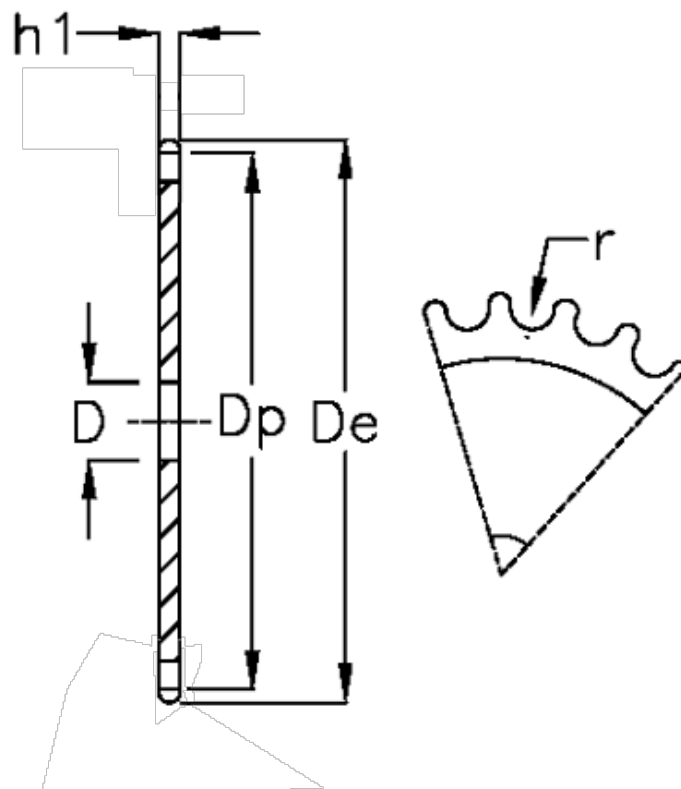

Article number: 616021008072

Description: Plate wheel 16 B-1 Z=72 simplex

Measures

C	= 3
D	= 30
De	= 595.4
Dp	= 582.32
For chain size	= 1 tomme x 17,02 mm
For chain type	= 16 B-1
h1	= 16.2
Number of teeth	= 72

r = 15.88